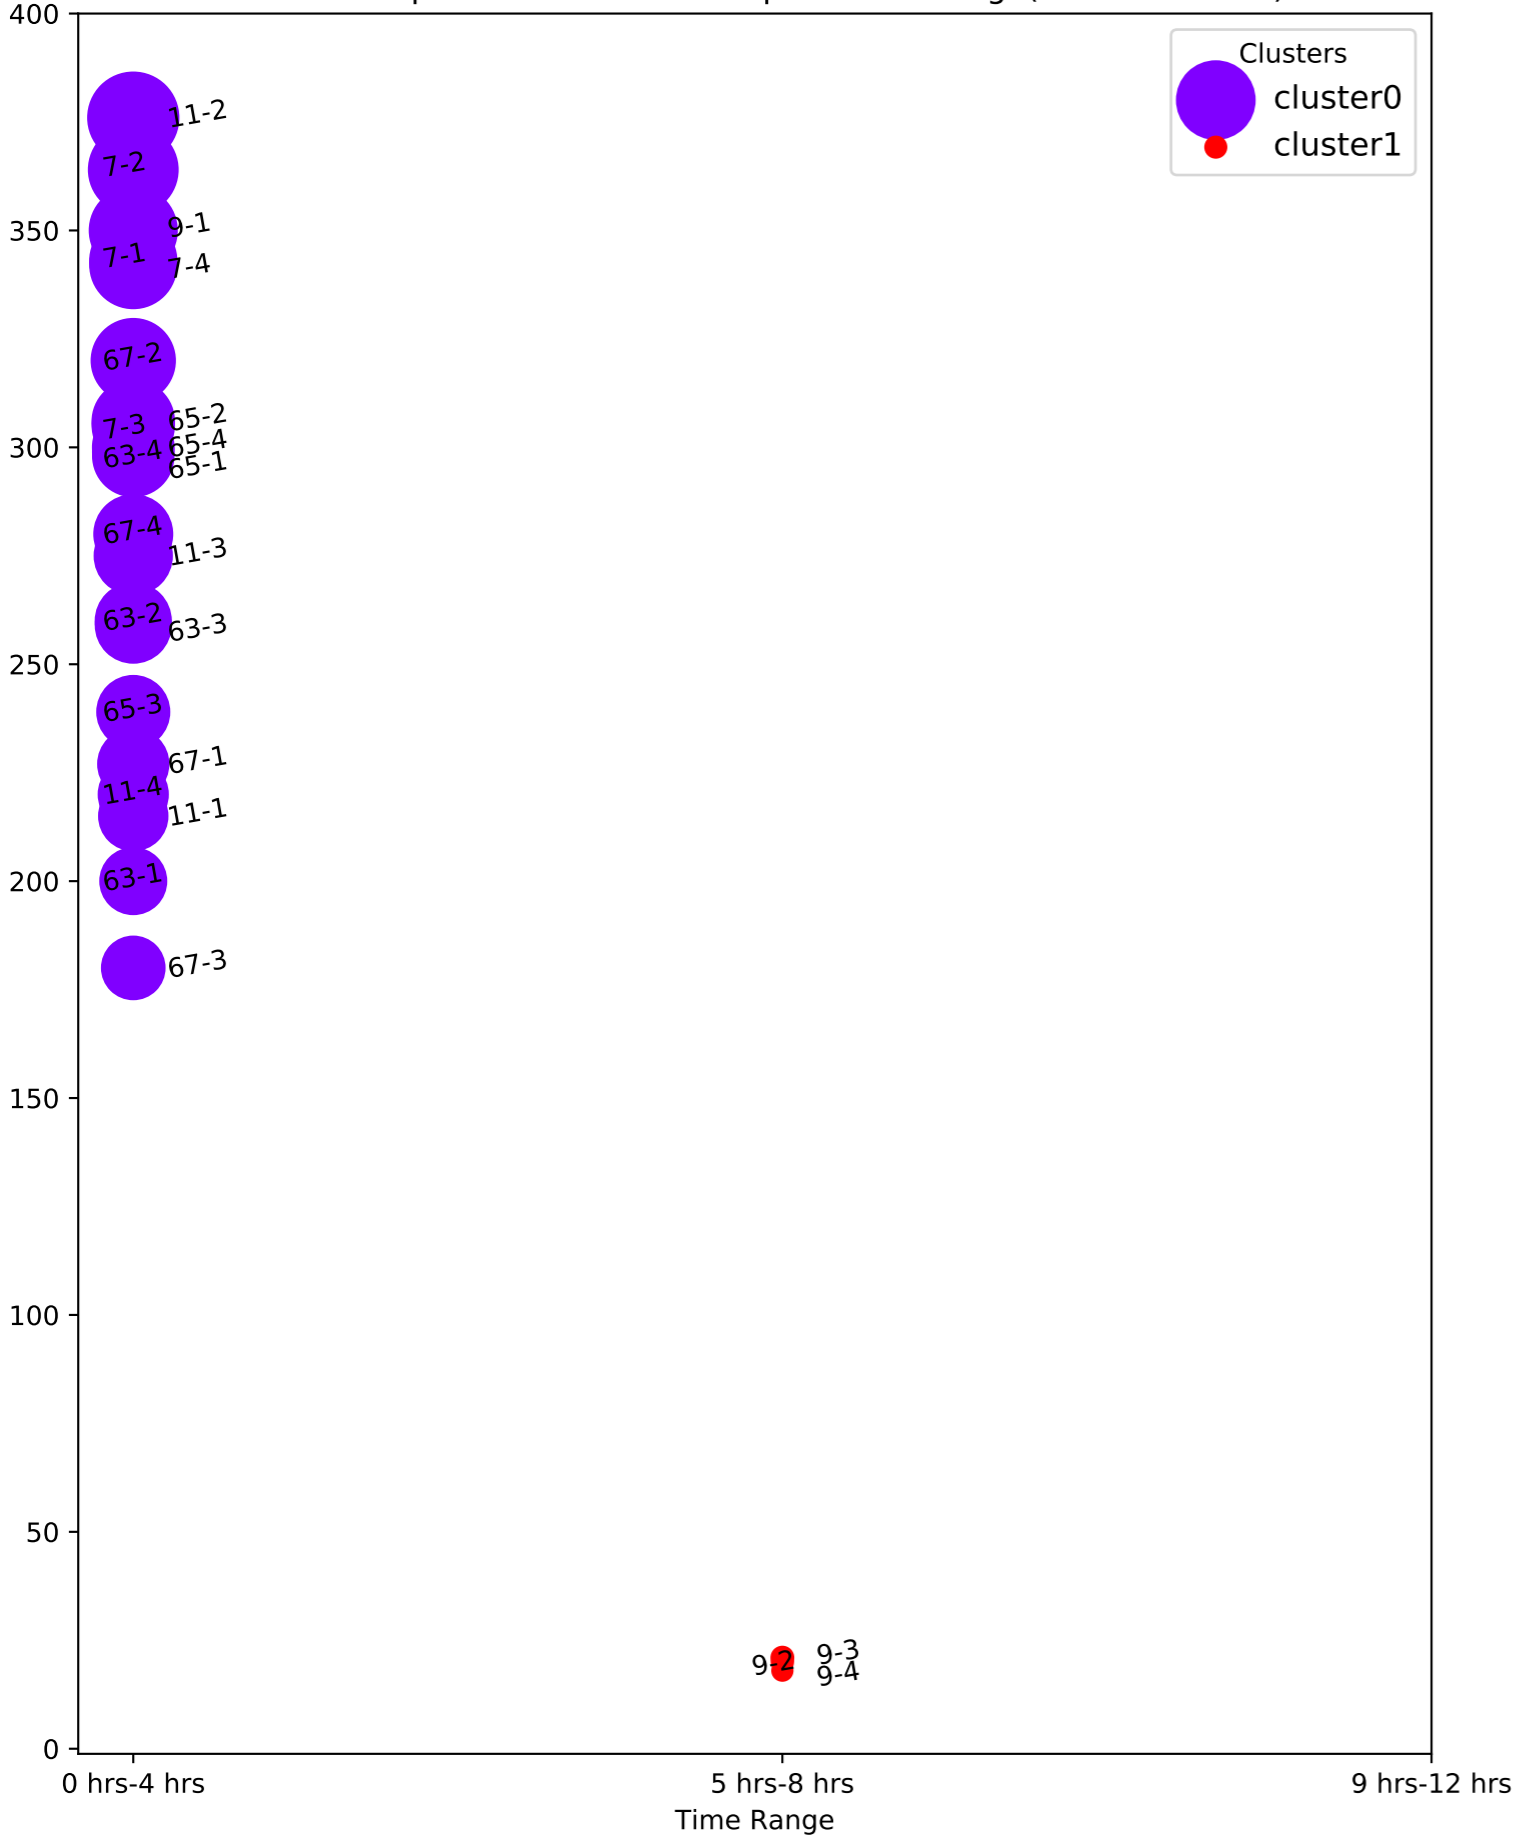

Cluster of Apartments with same peak time range(0 hrs to 12 hrs)

Cluster of Apartments with same peak time range(13 hrs to 23 hrs)