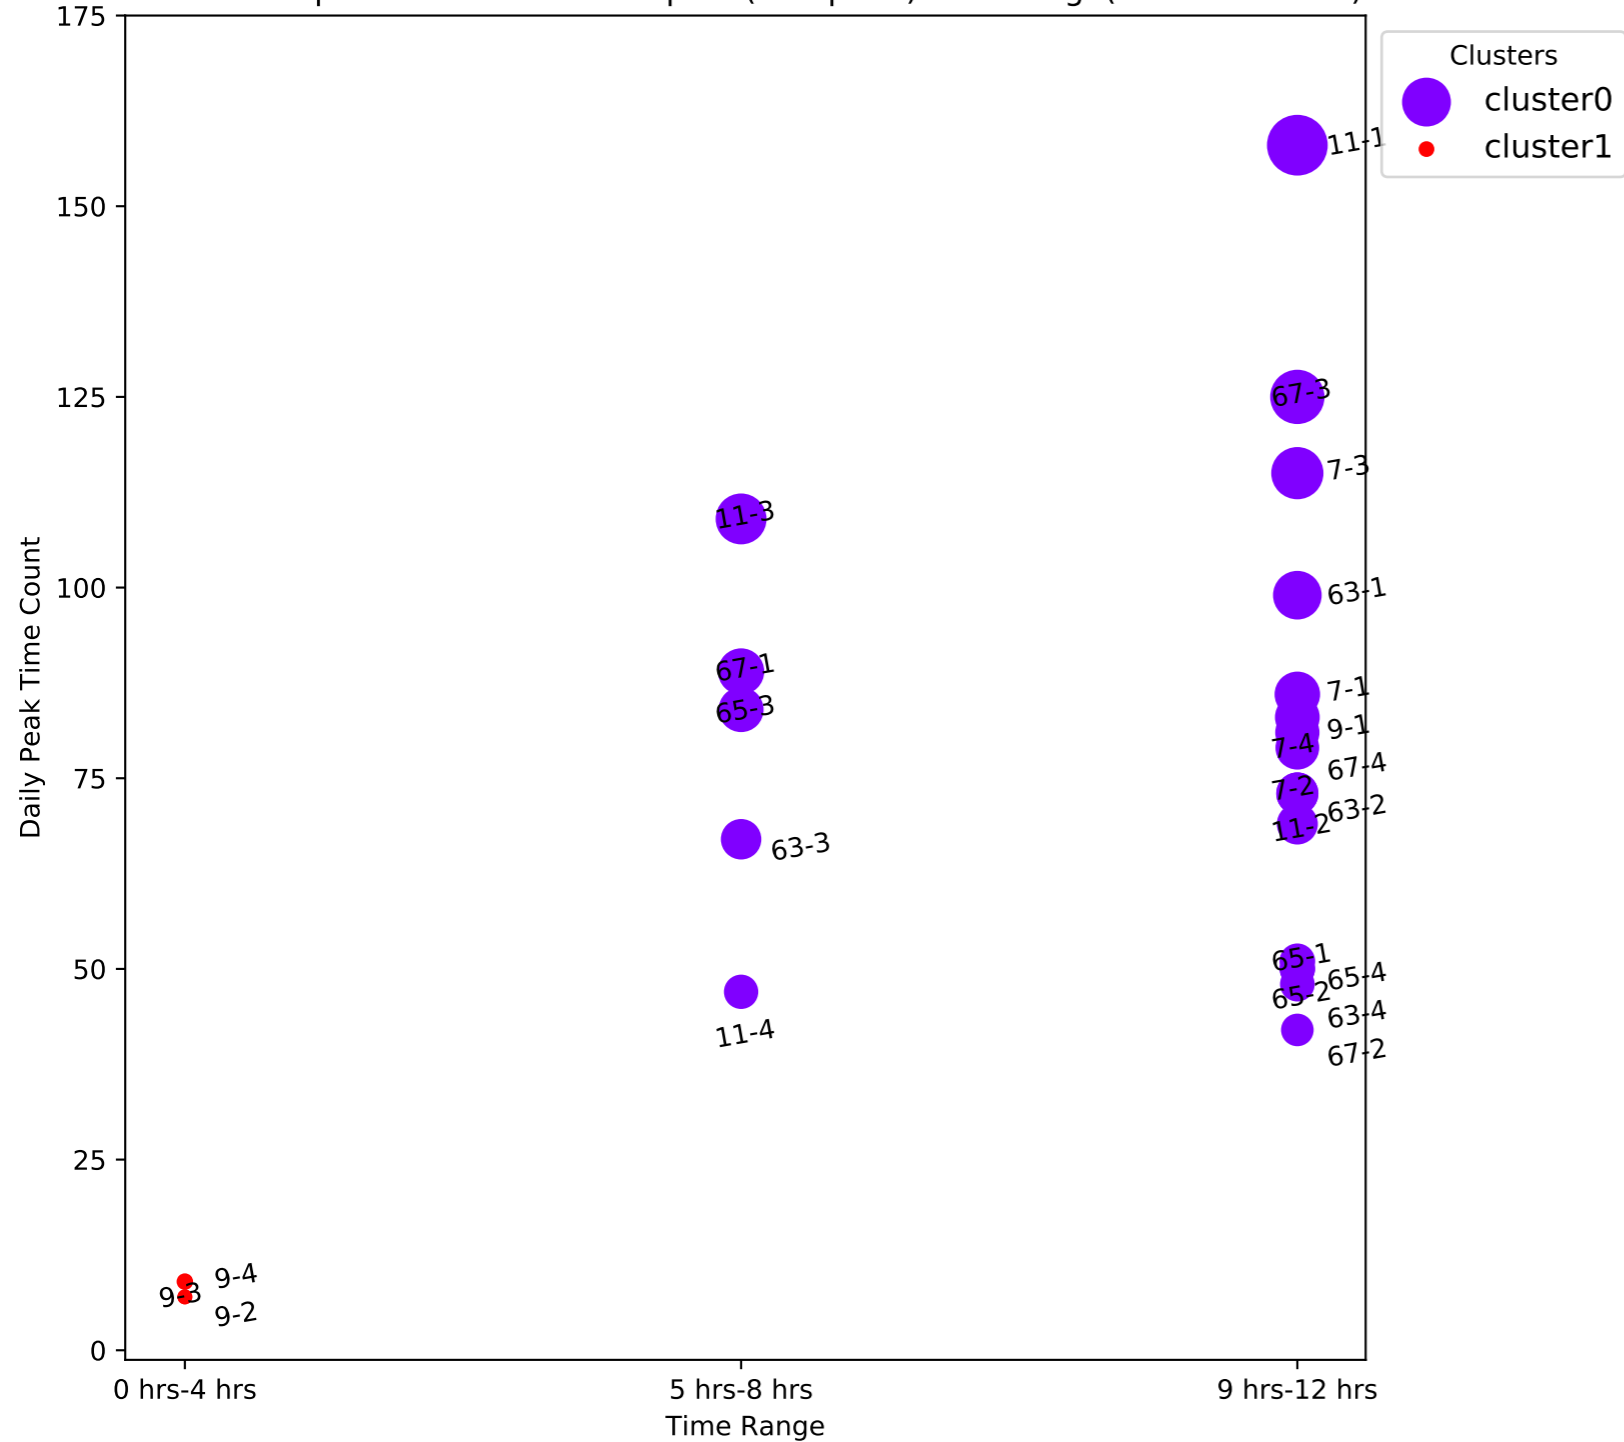

Cluster of Apartments with same peak(2nd peak) time range(0 hrs to 12 hrs)

Cluster of Apartments with same peak(2nd peak) time range(13 hrs to 23 hrs)