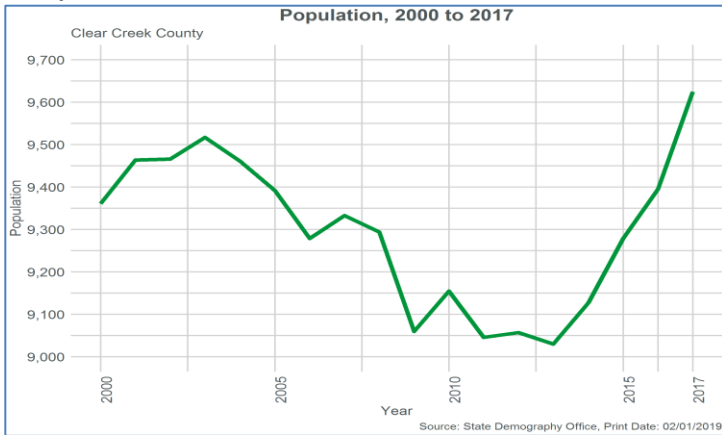

### Population Estimates 2000-2017

- Clear Creek County's population grew rapidly in the 1990s, followed by declines from early 2000 through 2009, remained stable through 2013 and has grown rapidly since.
- Since 2010, Clear Creek's annual growth rate has been 0.7% compared to 1.5% statewide